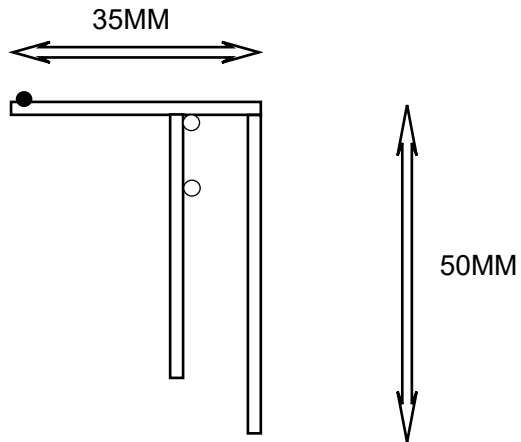

## Fly screen door sub frame

Aluminium sections finished in white or brown with integral brush pile to create a seal with the fly screen door