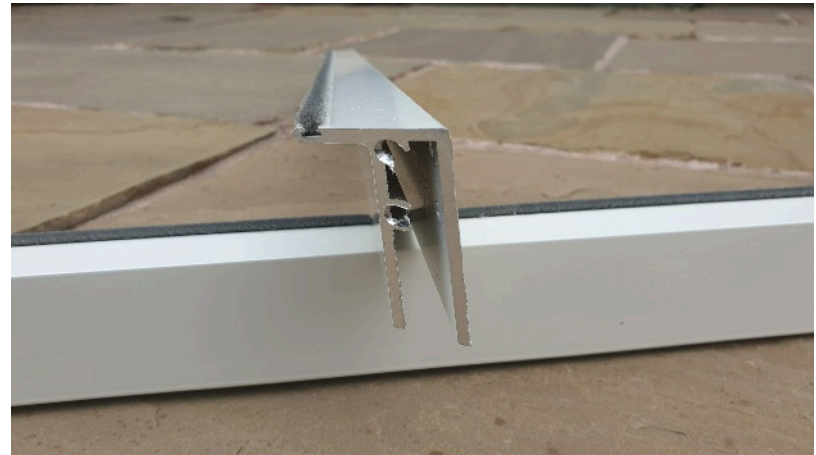

## Fly screen door sub frame

Aluminium sections finished in white or brown with integral brush pile to create a seal with the fly screen door