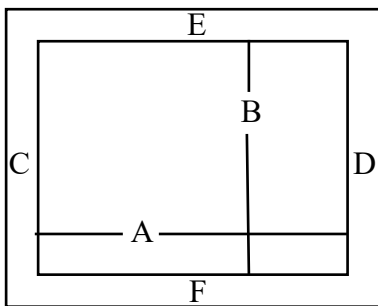

Please use this as a guide to help you measure your windows and doors.
Measurement 'A' and 'B' are the actual opening including any bevelled edges on the fixed frame.

Measurements 'C,D,E, and F ' are the dimensions of the fixed frame surrounding the window.

FLY SCREEN MEASUREMENTS

WINDOW 1

- A -
- B -
- C -
- D -
- E -
- F -