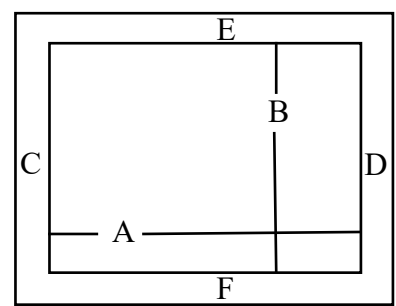

BUY ONLINE AT www.premiershop.co

Please use this as a guide to help you measure your windows and doors.
Measurement 'A' and 'B' are the actual opening including any bevelled edges on the fixed frame.

Measurements 'C,D,E, and F ' are the dimensions of the fixed frame surrounding the window.

FLY SCREEN MEASUREMENTS

WINDOW 1

- A -
- B -
- C -
- D -
- E -
- F -

WINDOW 2

- A -
- B -
- C -
- D -
- E -
- F -

WINDOW 3

- A -
- B -
- C -
- D -
- E -
- F -

DOOR