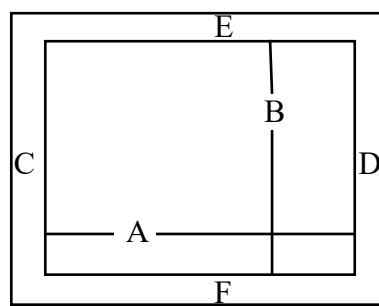

BUY ONLINE AT www.premiershop.co

Please use this as a guide to help you measure your windows and doors.
Measurement 'A' and 'B' are the actual opening including any bevelled edges on the fixed frame.

Measurements 'C,D,E, and F ' are the dimensions of the fixed frame surrounding the window.

FLY SCREEN MEASUREMENTS

WINDOW 1

- A -
- B -
- C -
- D -
- E -
- F -

WINDOW 2

- A -
- B -
- C -
- D -
- E -
- F -

WINDOW 3

- A -
- B -
- C -
- D -
- E -
- F -

DOOR