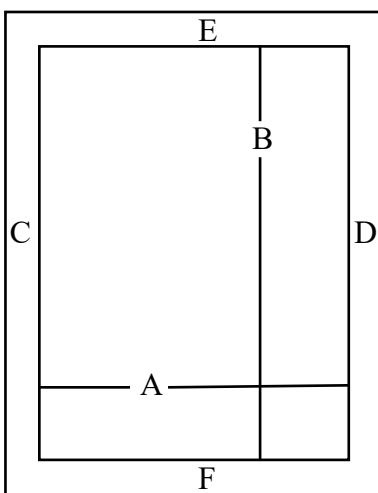

ROLLER FLY SCREENS FOR DOORS

The roller doors can be installed with the cassette either vertical or horizontal. A single cassette can cover a doorway up to 2000mm wide and a double cassette up to 5000mm wide.

BUY ONLINE AT www.premiershop.co

Please use this as a guide to help you measure your windows and doors.
Measurement 'A' and 'B' are the actual opening including any bevelled edges on the fixed frame.

Measurements 'C,D,E, and F ' are the dimensions of the fixed frame surrounding the window.

FLY SCREEN MEASUREMENTS

WINDOW 1

- A -
- B -
- C -
- D -
- E -
- F -

WINDOW 2

- A -
- B -
- C -
- D -
- E -
- F -

WINDOW 3

- A -
- B -
- C -
- D -
- E -
- F -

DOOR