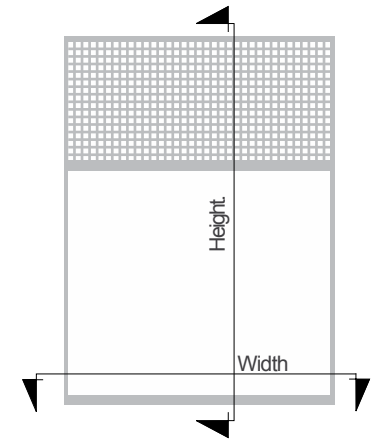

### PREM 40 ROLLER CASSETTE FLY SCREEN DIMENSIONS

Vertical Section

Horizontal Section - cassette not shown