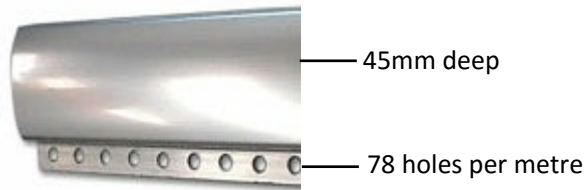

## CHAIN SCREENS

Aluminium hanging bar

Chain link size is 12 x 24mm and the anodised wire is 2.2mm in diameter.

The weight of the chain is 3.8kg's per sq metre.

Breaking strain of the chain links is 23kg's

### Are all chain screens the same?

Absolutely not! The image shows our chain, on the left, and a competitor's chain on the right. As you can see the competitor's chain is a smaller gauge, less than 1mm in diameter compared to our chain at 2.2mm.