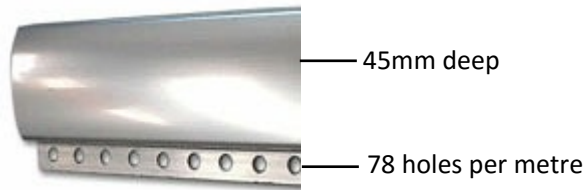

CHAIN SCREENS

Aluminium hanging bar

Chain link size is 12 x 24mm and the anodised wire is 2.2mm in diameter.

The weight of the chain is 3.8kg's per sq metre.

Breaking strain of the chain links is 23kg's

Are all chain screens the same?

Absolutely not! The image shows our chain, on the left, and a competitor's chain on the right. As you can see the competitor's chain is a smaller gauge, less than 1mm in diameter compared to our chain at 2.2mm.