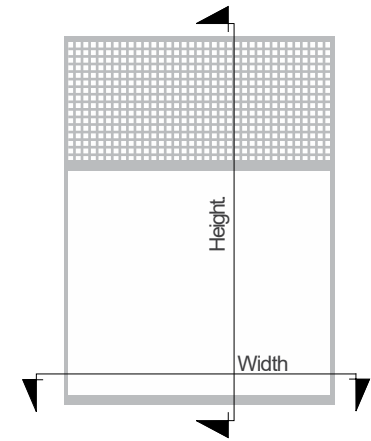

PREM 40 ROLLER CASSETTE FLY SCREEN DIMENSIONS (all in MM'S)

Vertical Section

Horizontal Section - cassette not shown