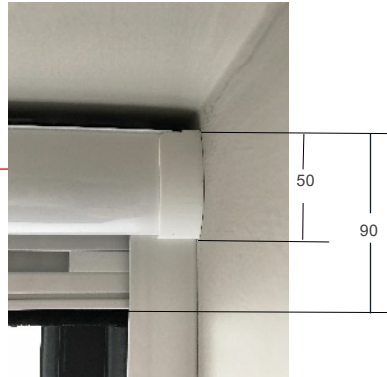

PREM 40 ROLLER CASSETTE FLY SCREEN DIMENSIONS (all in MM'S)

Vertical Section

Horizontal Section - cassette not shown