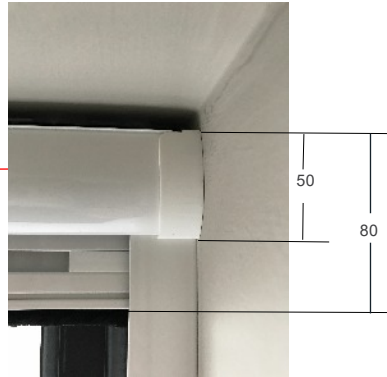

ROLLER CASSETTE FLY SCREEN DIMENSIONS (all in MM'S)

Vertical Section

Horizontal Section - cassette not shown