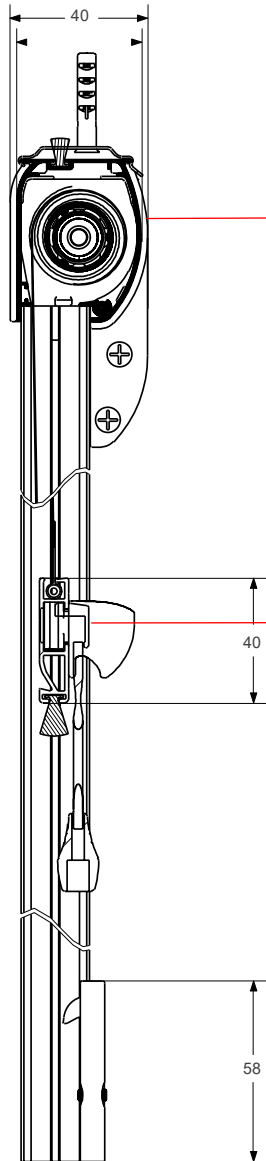

PREM 40 ROLLER CASSETTE FLY SCREEN DIMENSIONS (all in MM'S)

Vertical Section

Horizontal Section - cassette not shown