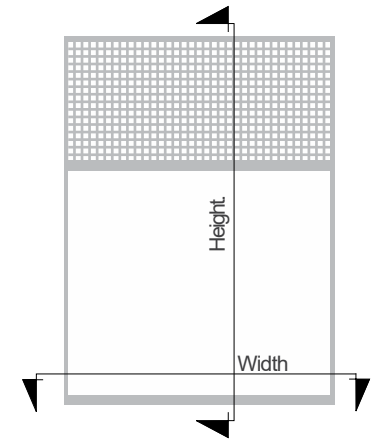

ROLLER CASSETTE FLY SCREEN DIMENSIONS (all in MM'S)

Vertical Section

Horizontal Section - cassette not shown