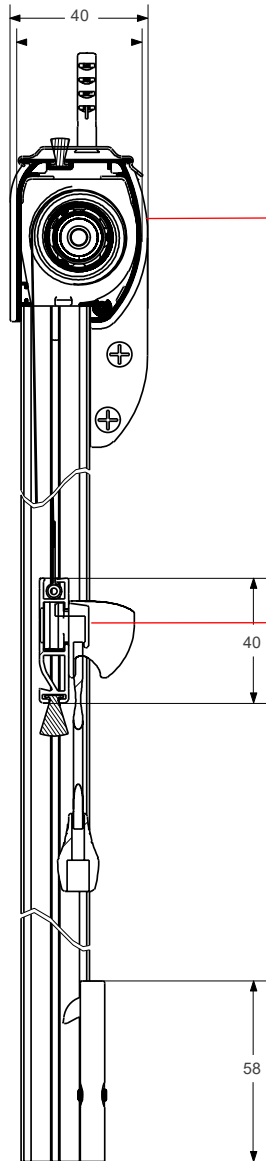

**PREM 40 ROLLER CASSETTE FLY SCREEN DIMENSIONS (all in MM'S)**

Vertical Section

Horizontal Section - cassette not shown