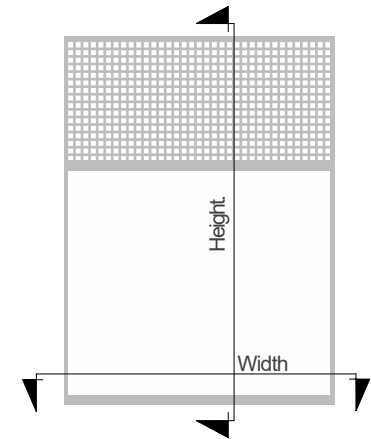

**PREM 40 ROLLER CASSETTE FLY SCREEN DIMENSIONS (all in MM'S)**

Vertical Section

Horizontal Section - cassette not shown