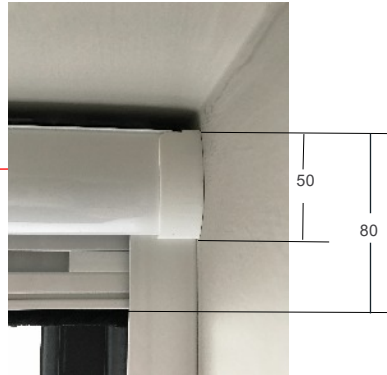

**PREM 40 ROLLER CASSETTE FLY SCREEN DIMENSIONS (all in MM'S)**

Vertical Section

Horizontal Section - cassette not shown