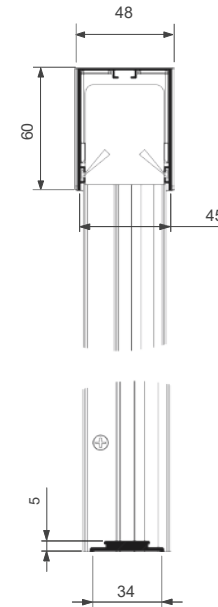

## PLISSÉ FLY SCREENS

Each cassette will cover an opening up to 1500mm wide.