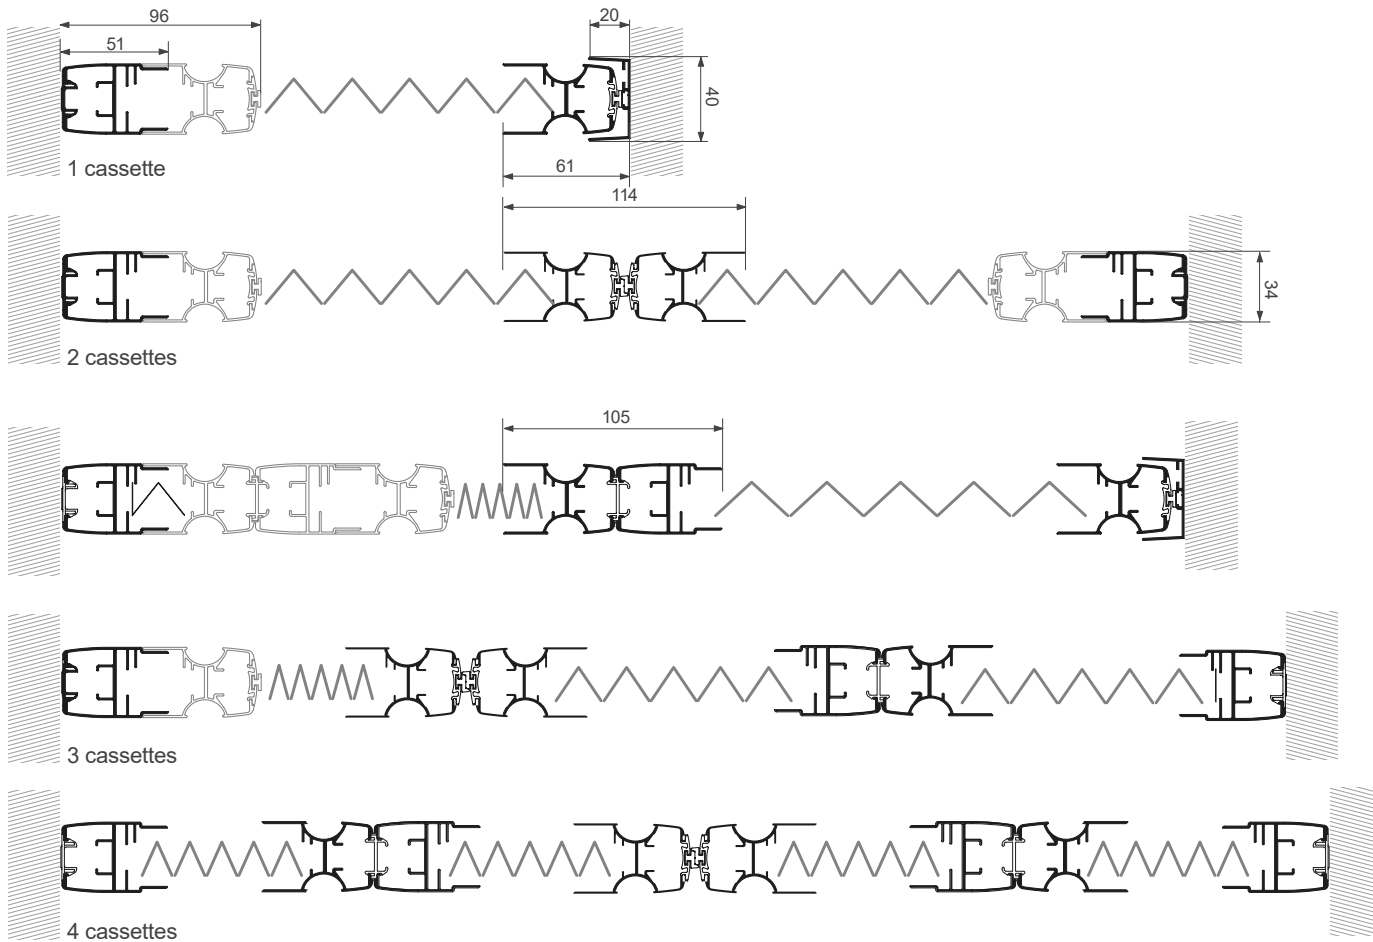

## PLISSÉ FLY SCREENS

Each cassette will cover an opening up to 1500mm wide.