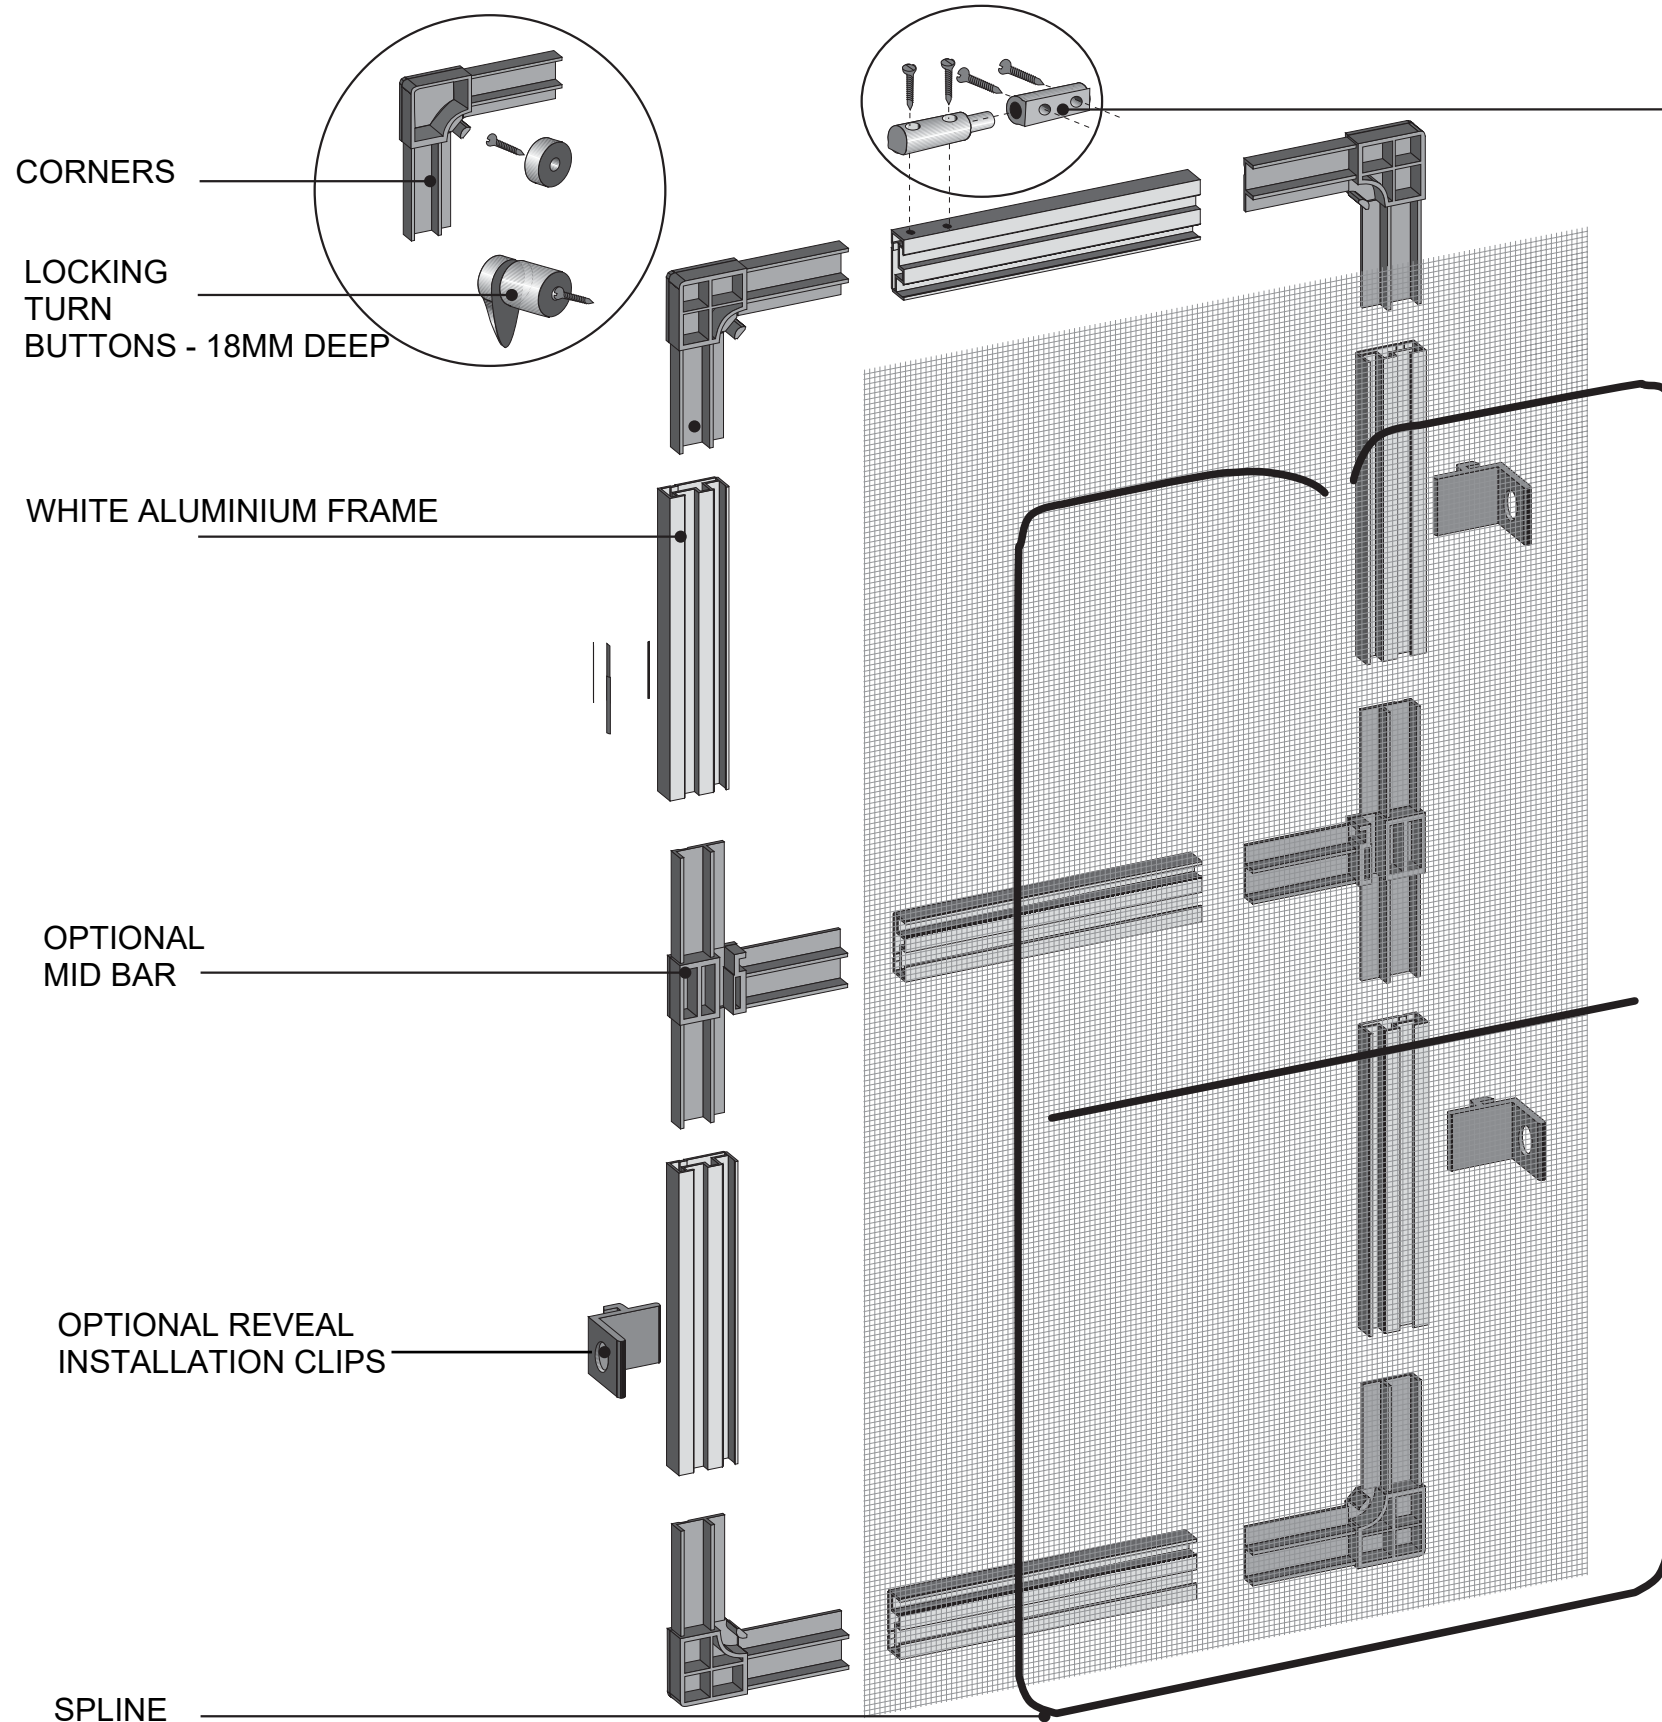

Pratika

FIXED, HINGED OR MAGNETIC SCREENS

These screens have aluminium frames finished in white polyester coating for ease of cleaning. There are options of having the screens hinged, at the top or sides, magnetic fixings and mid cross bars for adding strength to longer lengths.

The frame is 30mm wide and 9mm deep, mesh is available in Grey, Black, Sand or Green. The components slot together easily and the mesh is held in place by the rubber gasket. The screens are available ready made or as kits.

The hinges and turn buttons will add an additional 18mm each to the overall dimension.