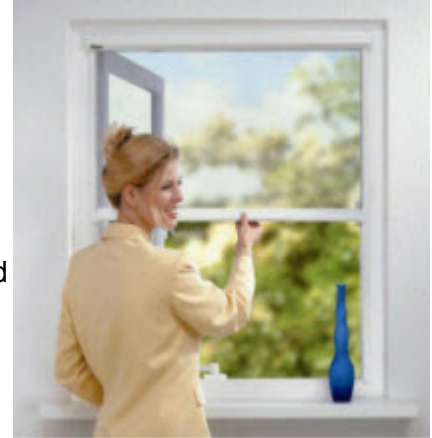

ROLLER FLY SCREENS

The roller screens can be supplied ready cut and assembled or as DIY kits. They can be manufactured to a maximum width of 2200mm and maximum height of 2500mm. The mesh is a grey decor and the roller screens can be used on doorways.

Full installation instructions are supplied along with fitting screws or a tube of silicone adhesive. The price table below shows the widths in bands so if you required a screen 545mm wide then the price band would be >600, £55.00. If you required a height above 1000mm then please add £1.50 per 100mm.

CASSETTE WIDTH	HEIGHT	PRICE £
UP TO 400MM	1000MM	45.00
UP TO 500MM	1000MM	50.00
600MM	1000MM	55.00
700MM	1000MM	60.00
800MM	1000MM	65.00
900MM	1000MM	70.00
1000MM	1000MM	75.00
1100MM	1000MM	80.00
1200MM	1000MM	85.00
1300MM	1000MM	90.00
1400MM	1000MM	95.00
1500MM	1000MM	100.00
FOR ALL OTHER SIZES JUST ADD £5.00 PER EXTRA 100MM IN WIDTH AND £1.50 PER EXTRA 100MM IN HEIGHT.